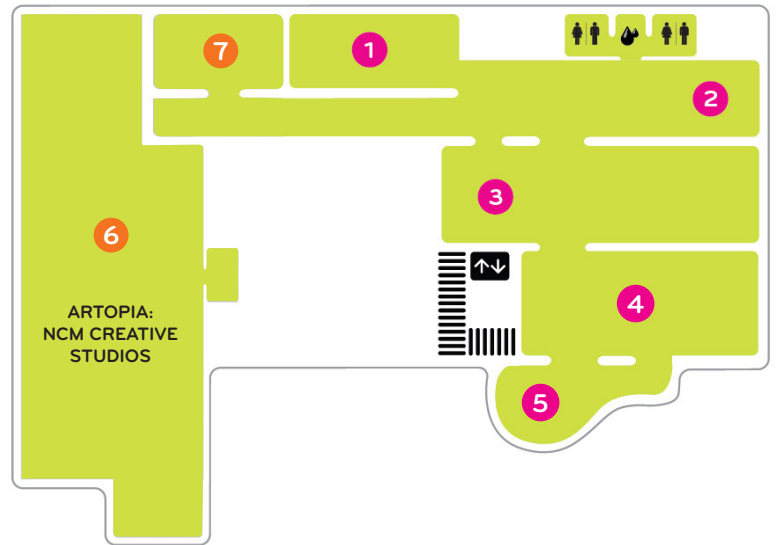

## MUSEUM MAP

- 1 *Whammock!*  
climb, swing and crawl | shoes off
- 2 *Disco Rainbow Cave*  
a reflective disco paradise | ages 3 and under/ shoes off
- 3 *Cavern Light*  
inhale, exhale, and find your center | sensory friendly
- 4 *The Wonder Sound*  
climb, crawl and discover
- 5 *The Wonder Sound Garden*  
relax and explore | sensory friendly
- 6 *Artopia: NCM Creative Studios\**  
expanded studio with art-making workshops for all ages
- 7 *Education Commons\**  
learning hub with workshops + programs for all ages
- 8 *Octavia E. Butler: Seeding Futures*  
read a book, write your story
- 9 *Breathing Room*  
find a moment of calm | sensory friendly/ shoes off
- 10 *SMILE*  
cross a painted bridge
- 11 *Wobbleland*  
interactive food sculptures for play | ages 4 and under/  
shoes off
- 12 *Innovators LAB\**  
art-making workshops for ages 6+
- 13 *Paint and Clay Patio\**  
outdoor painting + sculpting for all ages
- 14 *Future Ancestral Technologies: Odyssey*  
climb, explore + build your own landscape
- 15 *Miraj*  
explore a kaleidoscope of visual excitement
- 16 *El Más Allá*  
slide into an imaginary world | 16 and under for slide
- 17 *Teatro Piñata*  
discover a backstage world

Learn more and plan your visit at [thinkplaycreate.org](http://thinkplaycreate.org)

\*All art-making spaces offer both drop-in activities and pre-registered workshops. Ask a staff member for more details!

### MAIN LEVEL

### LOWER LEVEL

ELEVATOR STAIRS RESTROOMS WATER FOUNTAIN