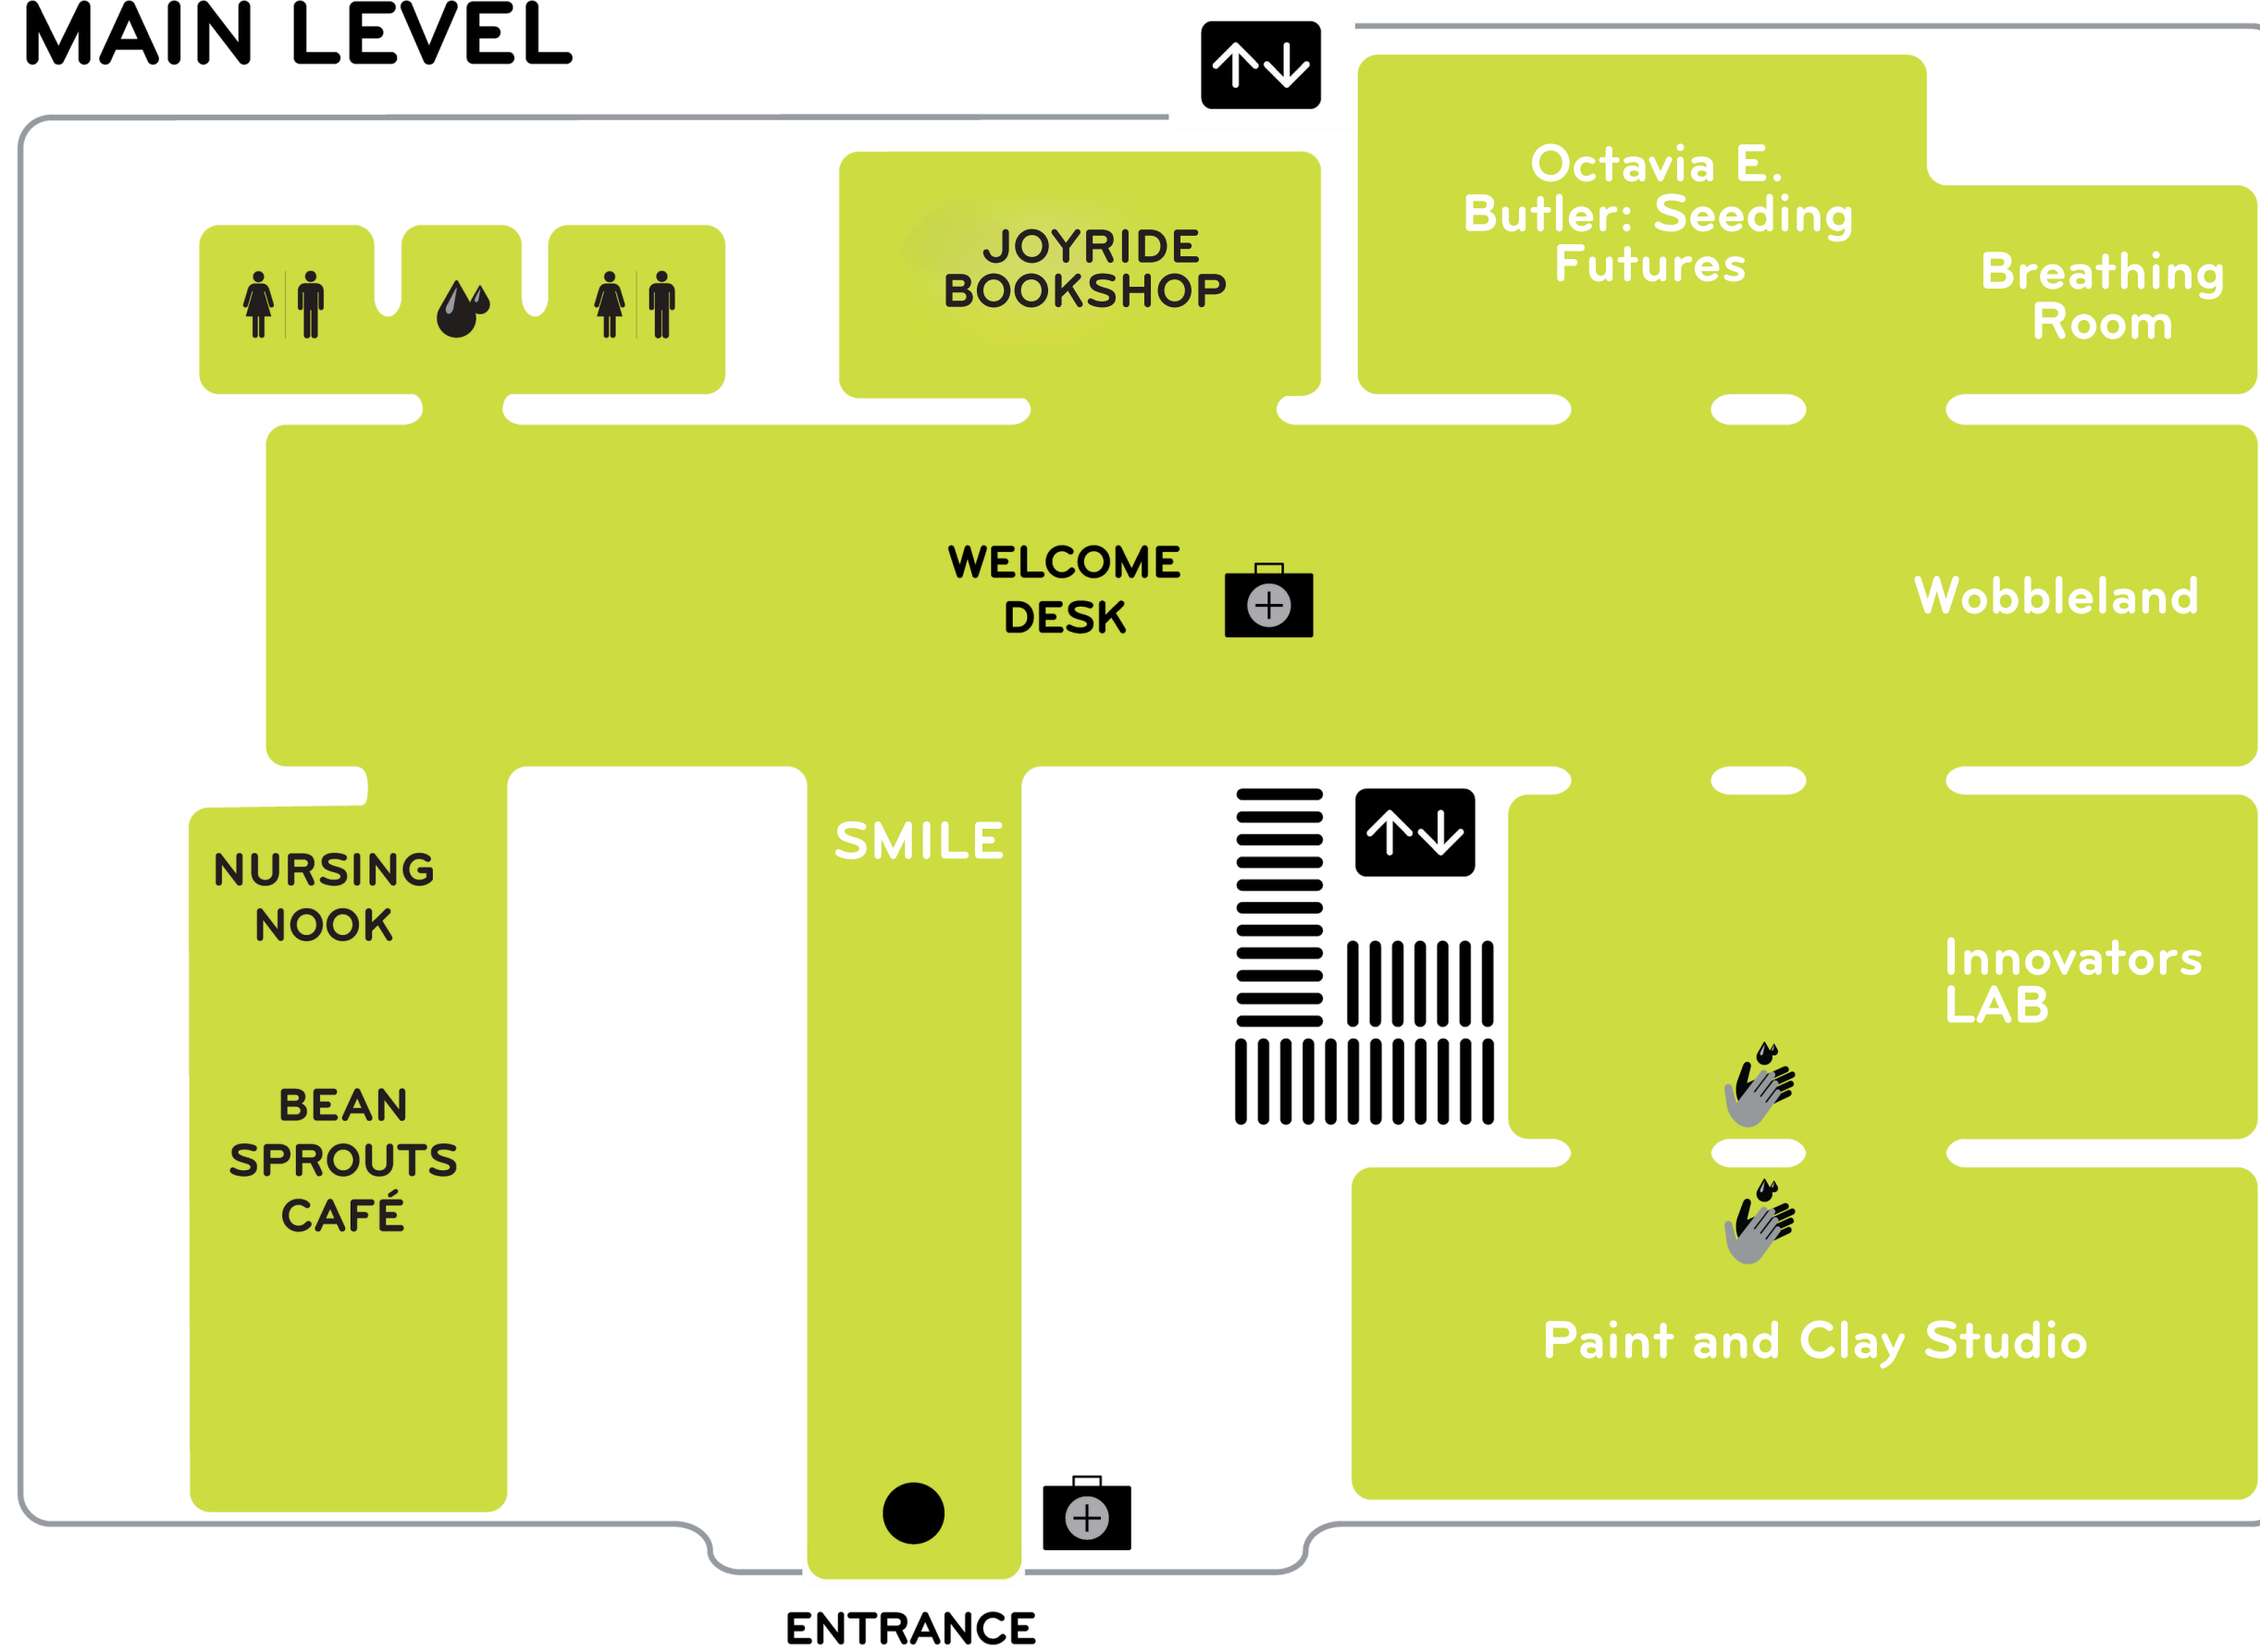

MUSEUM MAP

UPPER LEVEL

MAIN LEVEL

LOWER LEVEL

 ELEVATOR

 STAIRS

 WATER FOUNTAIN

 FIRST AID KIT

 RESTROOMS

 HANDWASHING STATION