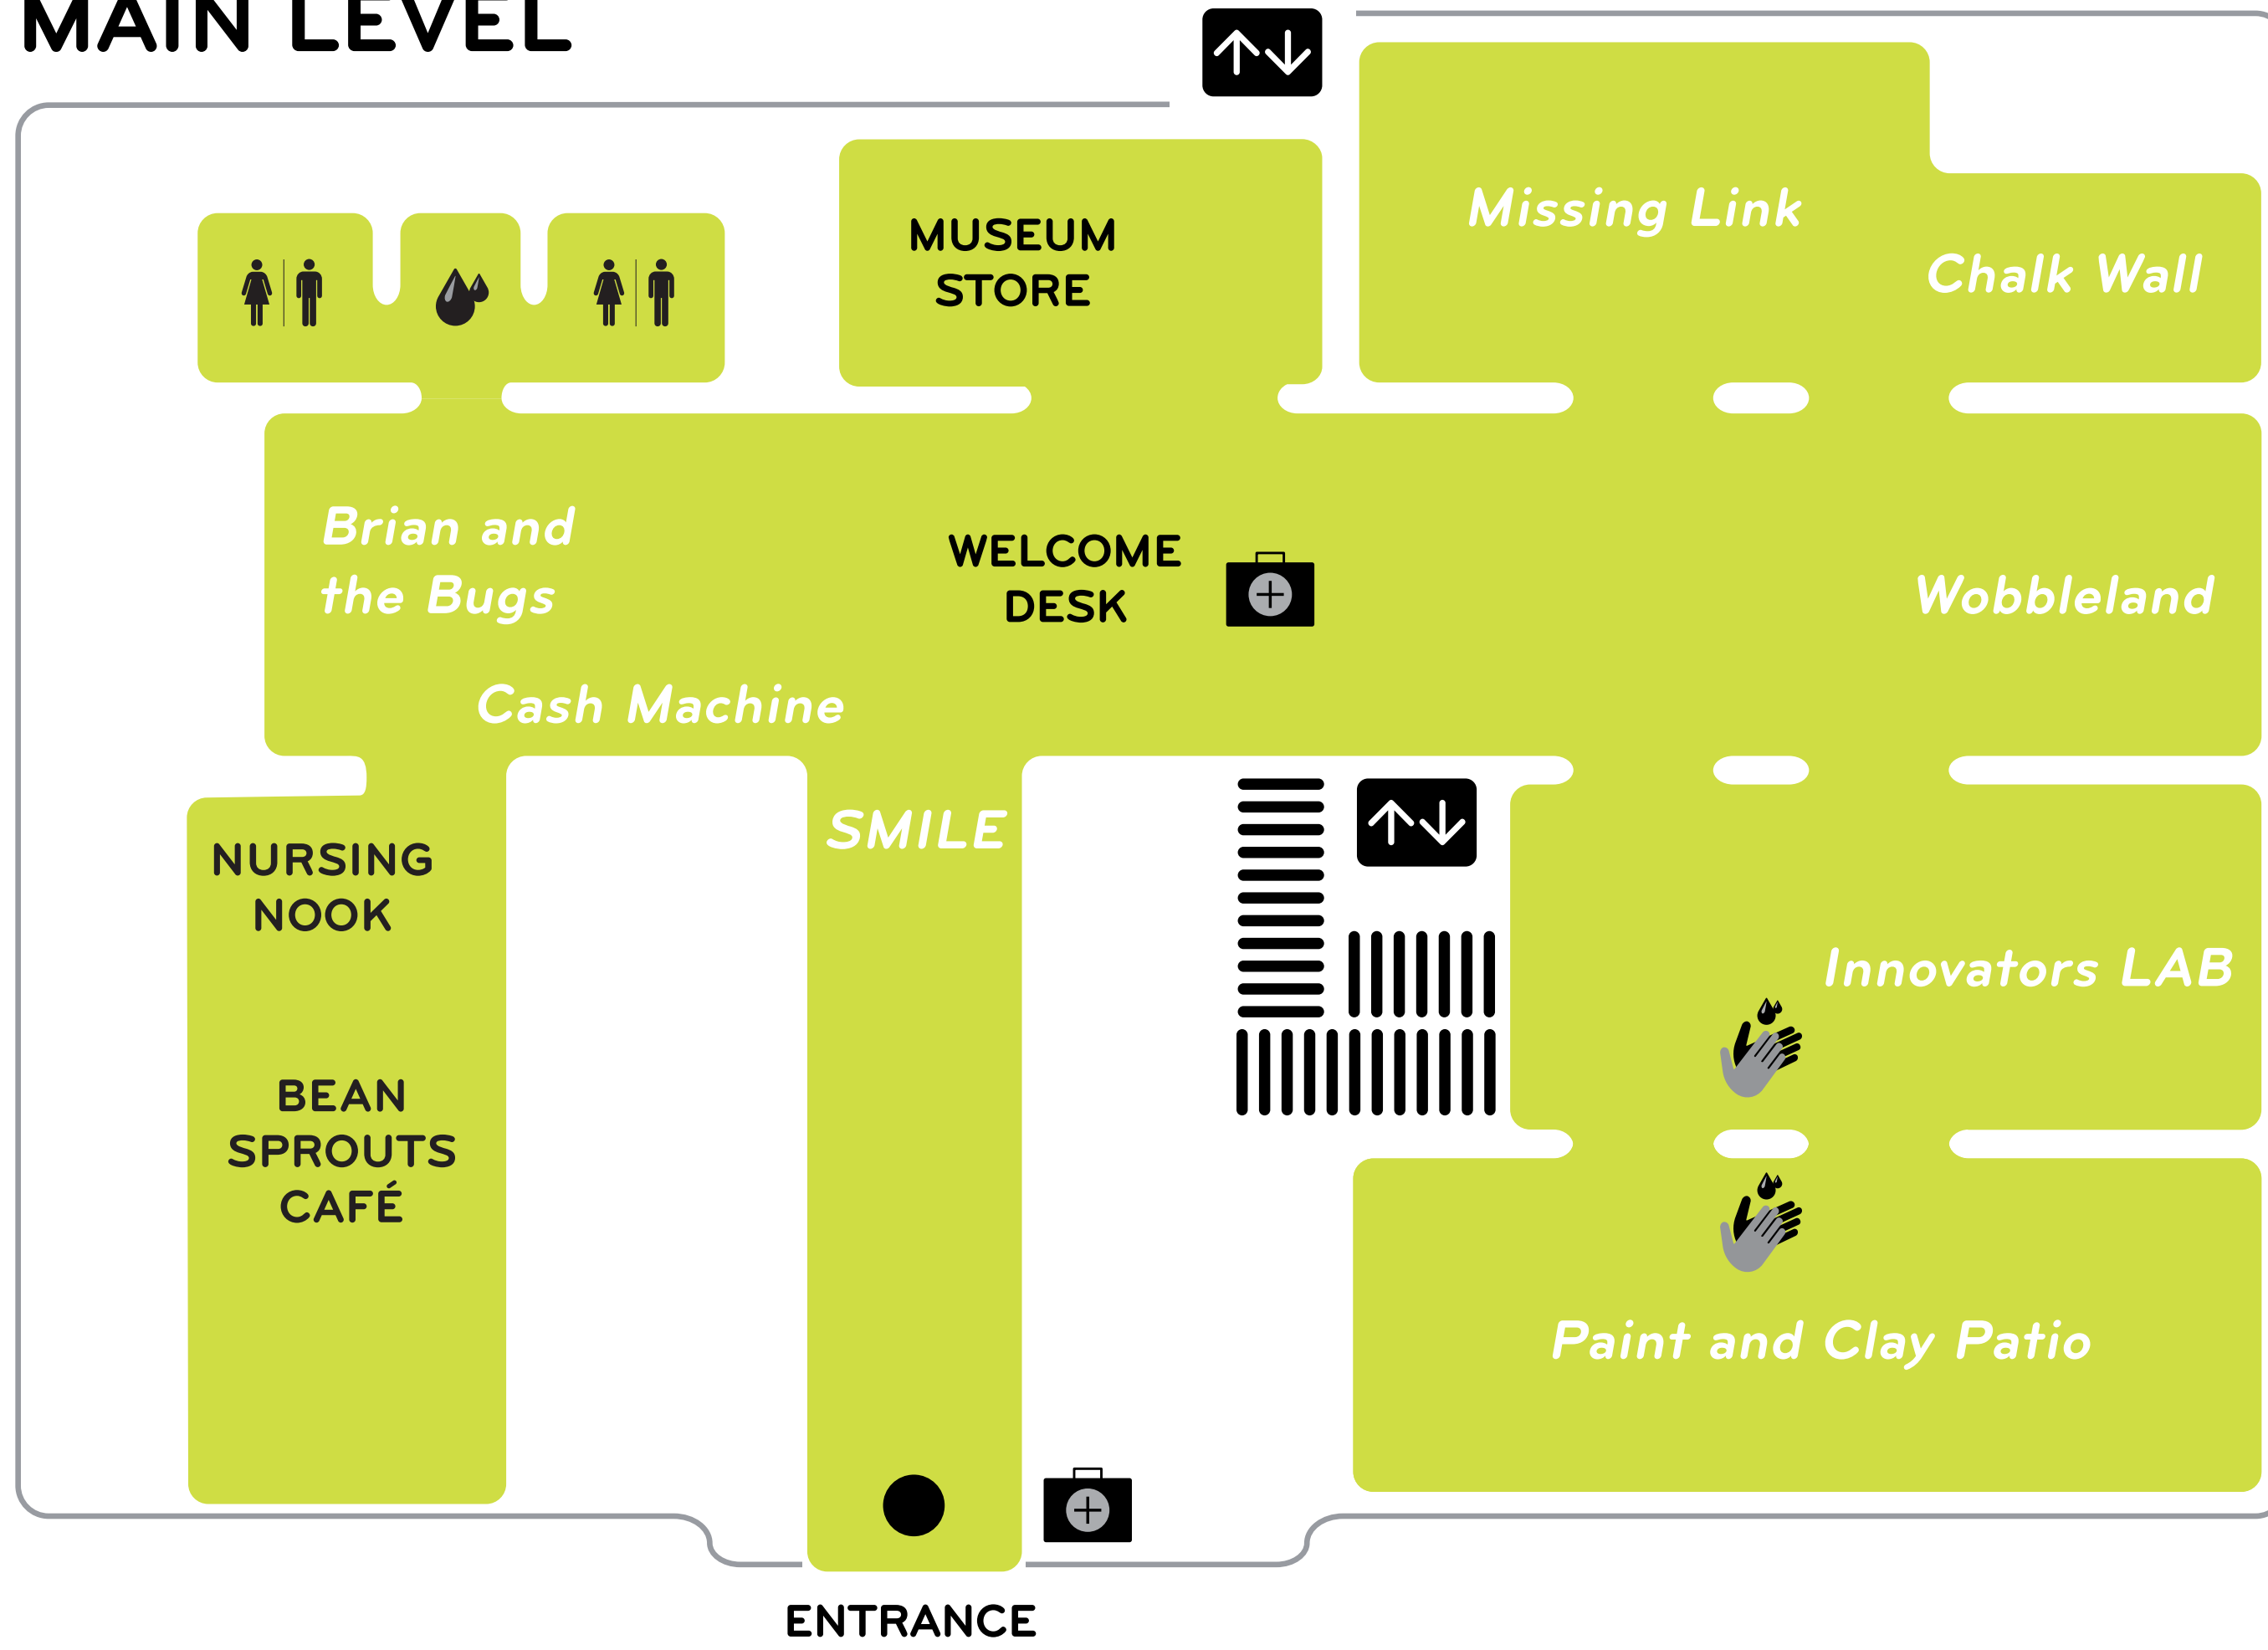

MUSEUM MAP

UPPER LEVEL

MAIN LEVEL

LOWER LEVEL

-  ELEVATOR
-  STAIRS
-  WATER FOUNTAIN
-  FIRST AID KIT
-  RESTROOMS
-  HANDWASHING STATION