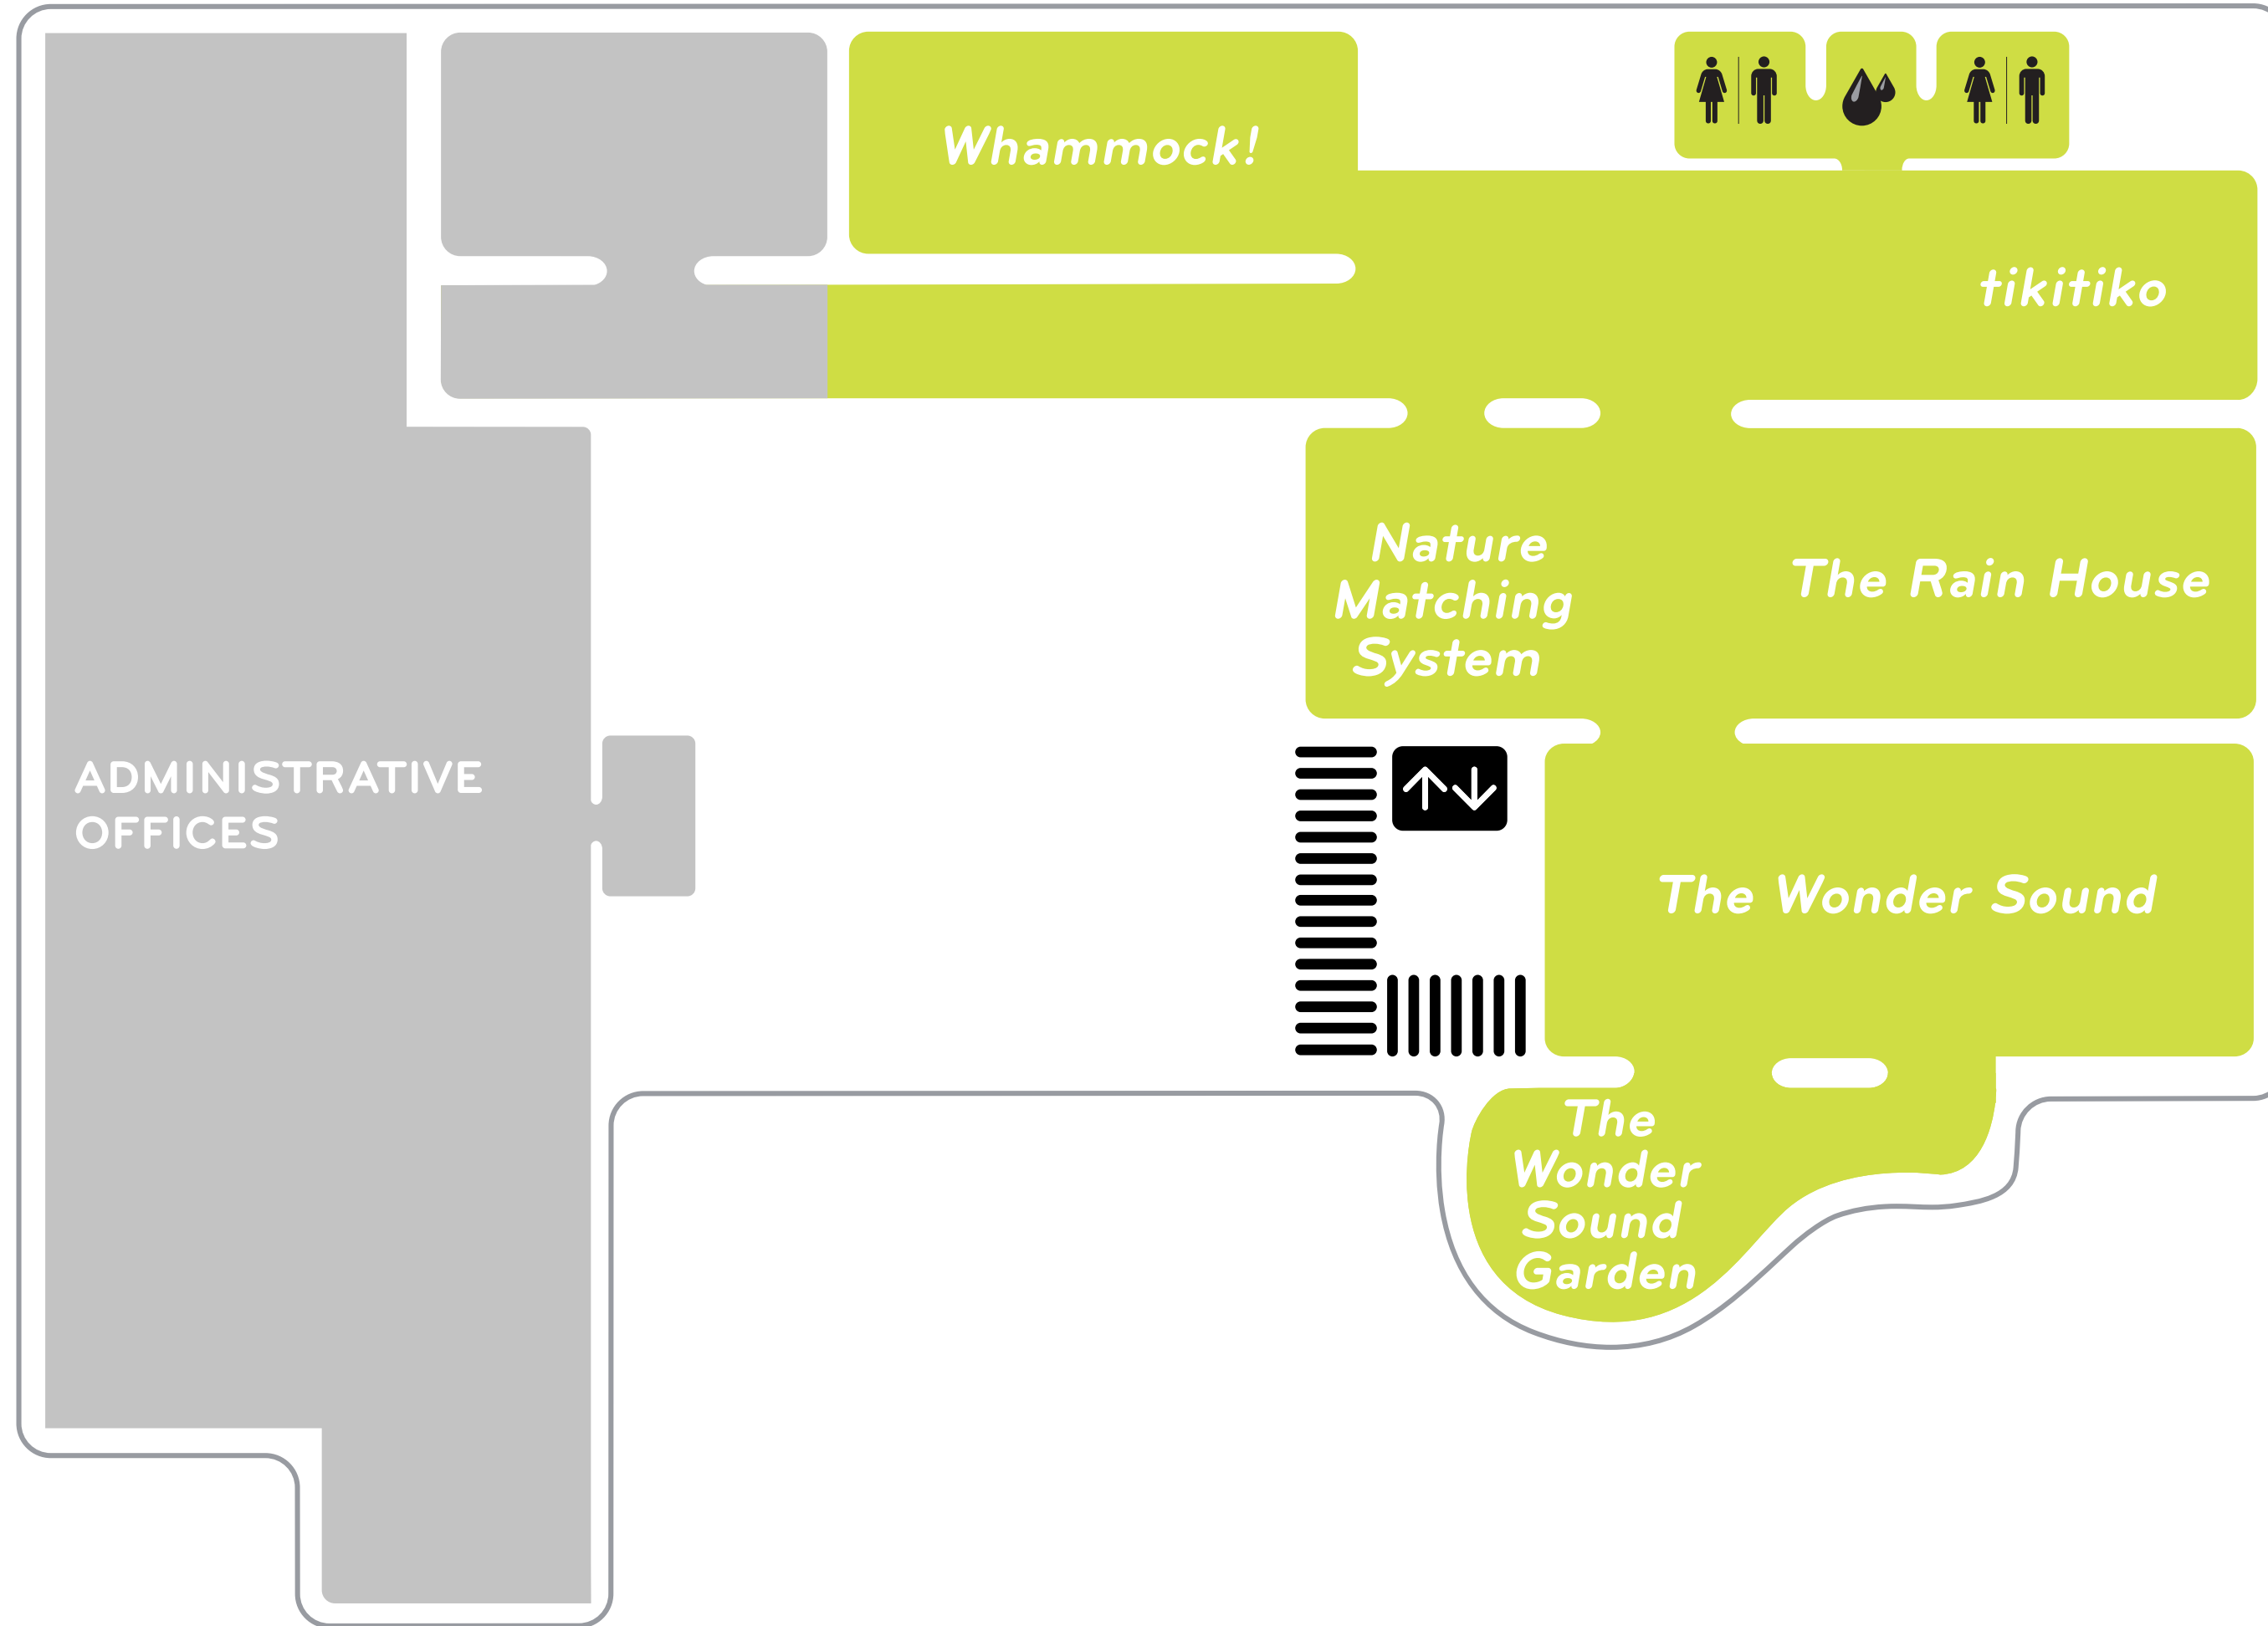

MUSEUM MAP

UPPER LEVEL

MAIN LEVEL

LOWER LEVEL

-  ELEVATOR
-  STAIRS
-  WATER FOUNTAIN
-  FIRST AID KIT
-  RESTROOMS
-  HANDWASHING STATION