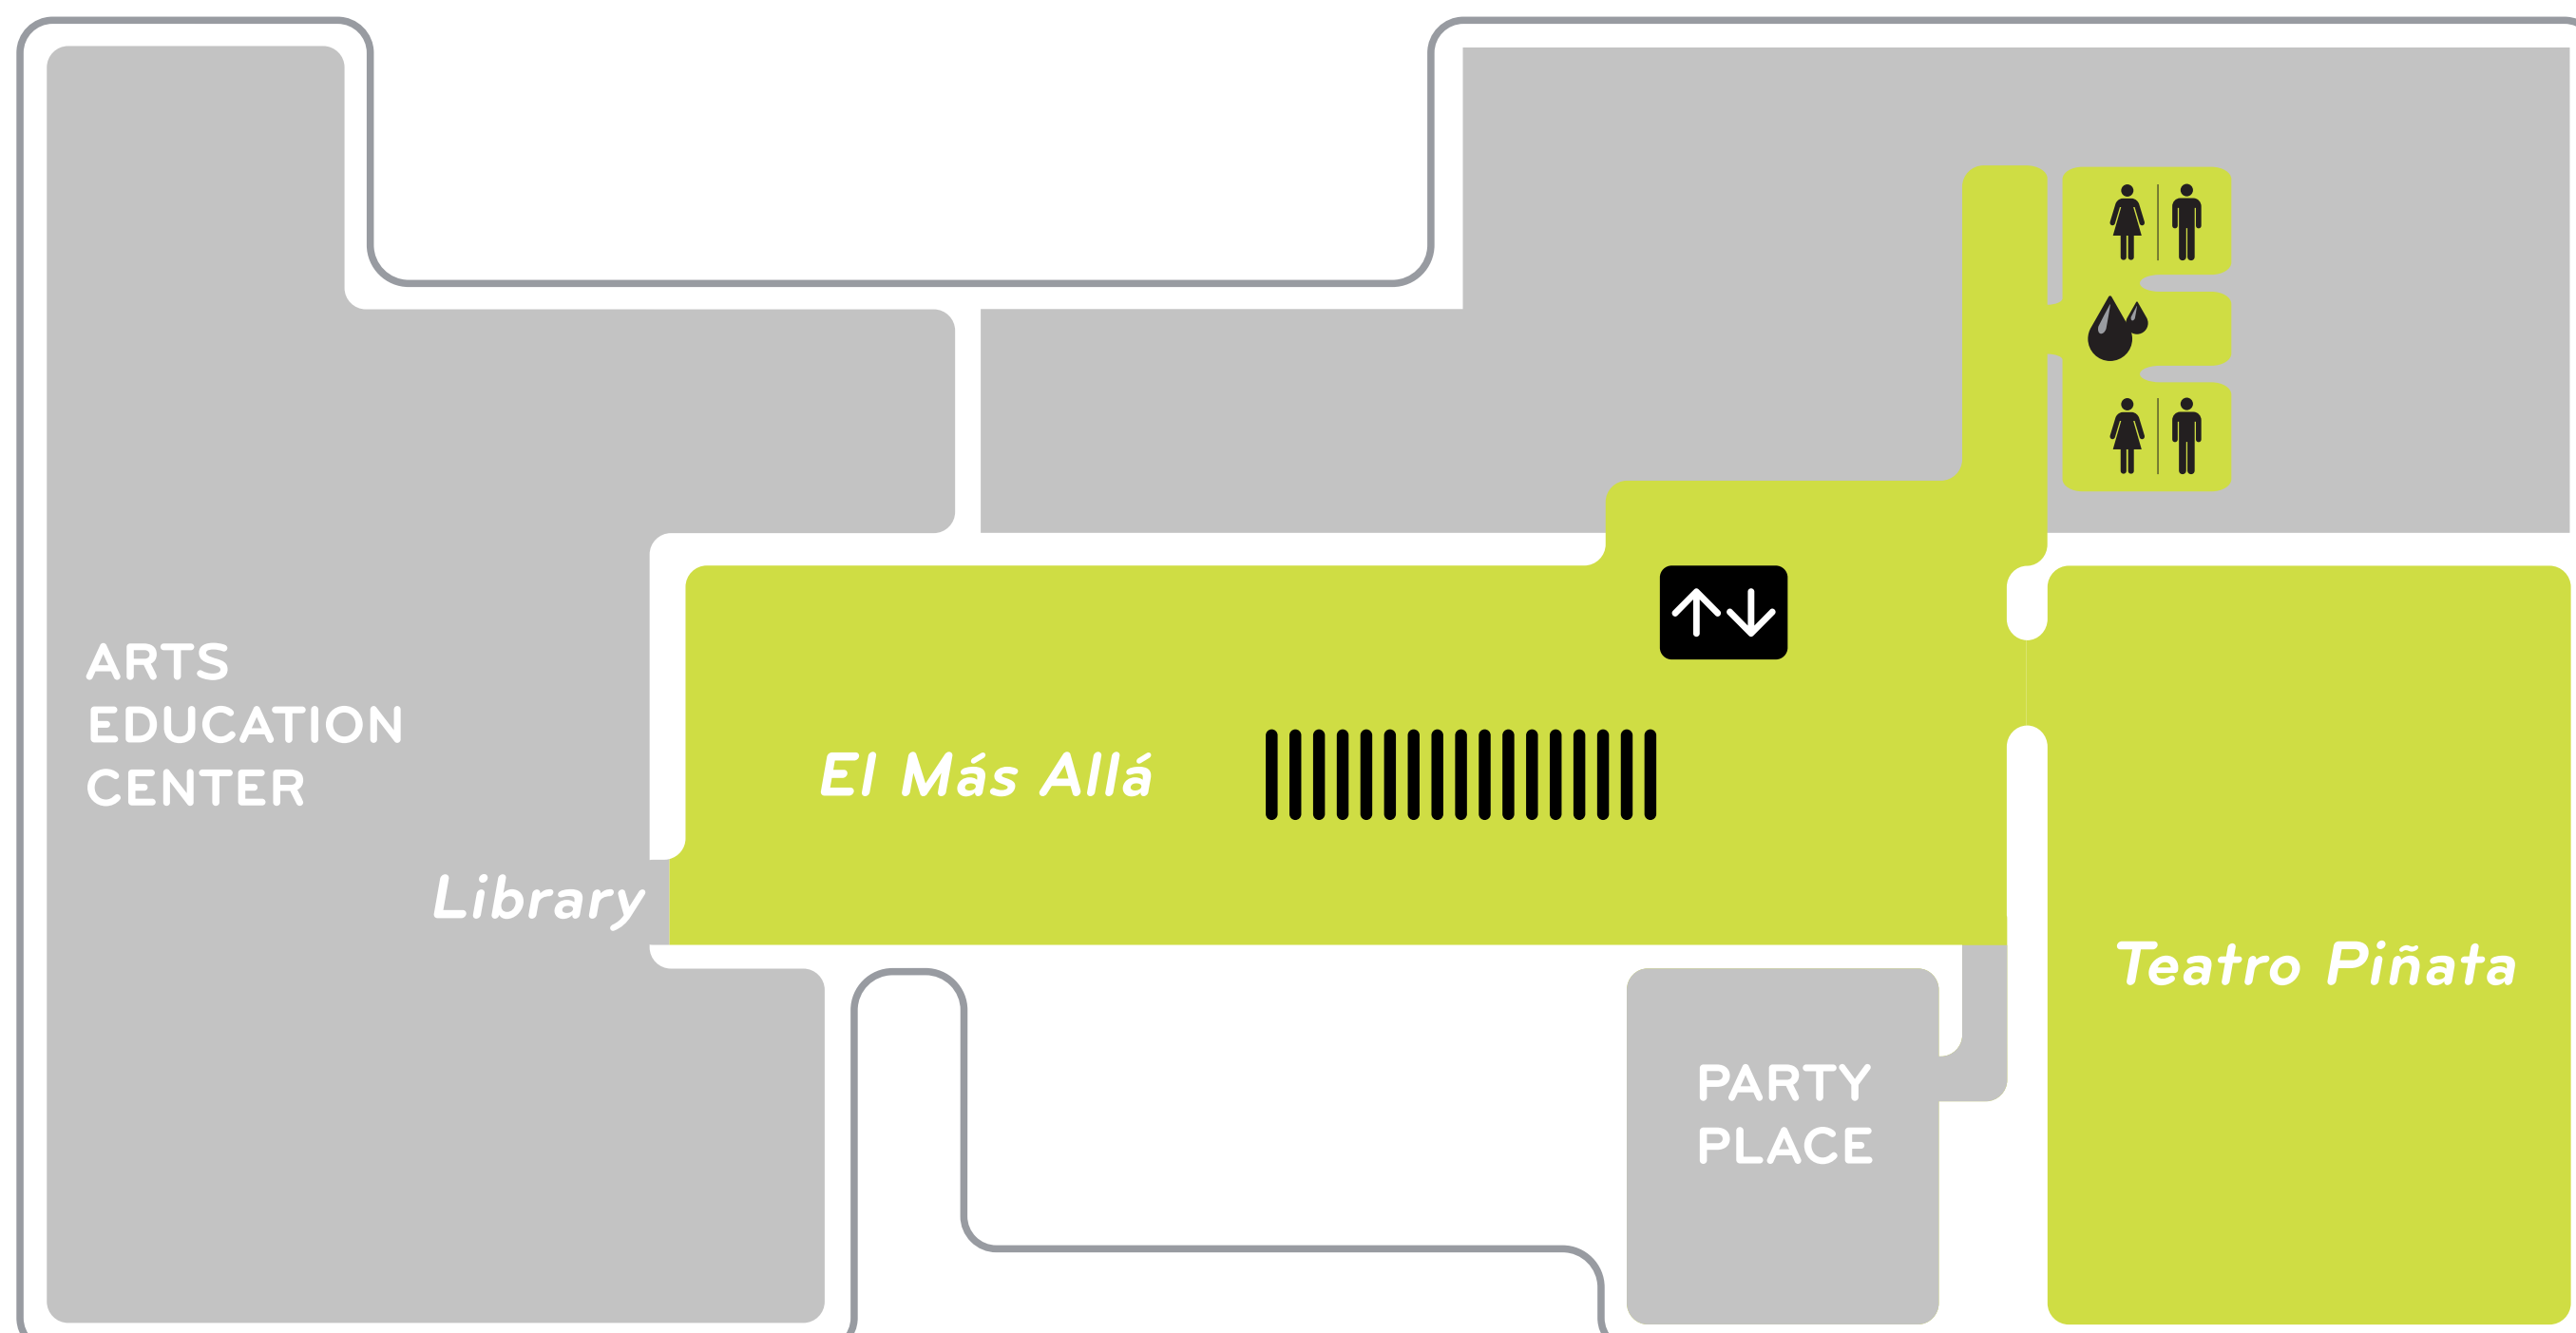

MUSEUM MAP

UPPER LEVEL

MAIN LEVEL

LOWER LEVEL

-  ELEVATOR
-  STAIRS
-  WATER FOUNTAIN
-  FIRST AID KIT
-  RESTROOMS
-  HANDWASHING STATION